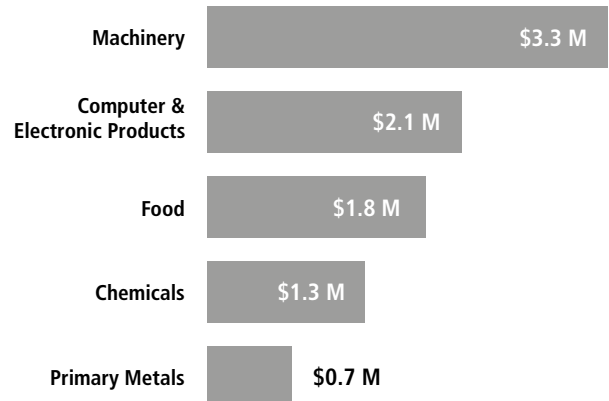

Note: Germany (not shown) and France are tied for second place with 2,800 jobs.

Top Exports of Goods by Industry from Idaho to Switzerland, 2021

Total Export Value of Goods = \$2.3 M

Top Imports of Goods by Industry from Switzerland to Idaho, 2021

Total Import Value of Goods = \$14 M

Swiss Companies Located in Idaho

Adecco
LafargeHolcim
Nestlé
Schindler
Syngenta
UBS
Zurich

Note: Each indicator reflects the most recent U.S. government data available.