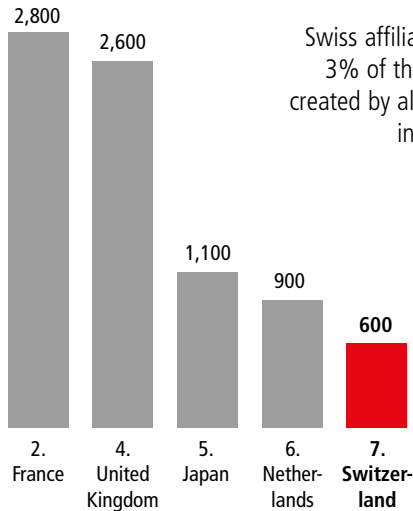

SWISS ECONOMIC IMPACT IDAHO

Idaho Residents of Swiss Descent: 12,229

Employment Supported by Foreign Affiliates 2019

Swiss affiliates account for 3% of the 19,300 jobs created by all foreign affiliates in Idaho

Note: Germany (not shown) and France are tied for second place with 2,800 jobs.

Top Exports of Goods by Industry from Idaho to Switzerland, 2021

Total Export Value of Goods = \$2.3 M

Top Imports of Goods by Industry from Switzerland to Idaho, 2021

Total Import Value of Goods = \$14 M

Swiss Companies Located in Idaho

Adecco
LafargeHolcim
Nestlé
Schindler
Syngenta
UBS
Zurich

Note: Each indicator reflects the most recent U.S. government data available.