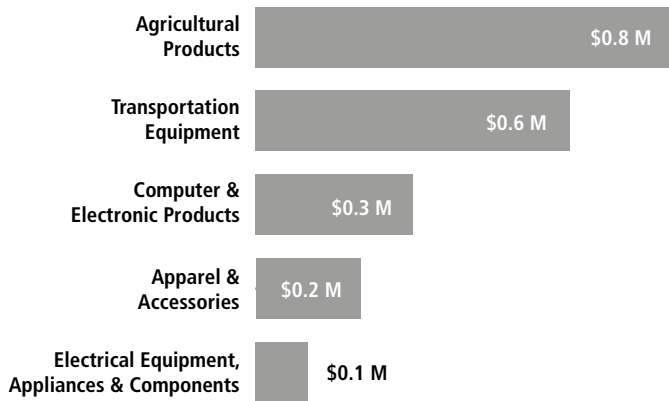

SWISS ECONOMIC IMPACT IDAHO

Idaho Residents of Swiss Descent: 12,229

Employment Supported by Foreign Affiliates 2019

Swiss affiliates account for 3% of the 19,300 jobs created by all foreign affiliates in Idaho

Note: Germany (not shown) and France are tied for second place with 2,800 jobs.

Top Exports of Goods by Industry from Idaho to Switzerland, 2021

Total Export Value of Goods = \$2.3 M

Top Imports of Goods by Industry from Switzerland to Idaho, 2021

Total Import Value of Goods = \$14 M

Swiss Companies Located in Idaho

Adecco
LafargeHolcim
Nestlé
Schindler
Syngenta
UBS
Zurich

Note: Each indicator reflects the most recent U.S. government data available.