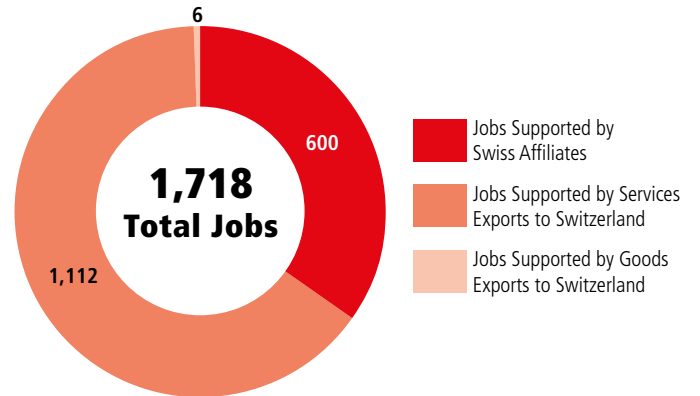

SWISS ECONOMIC IMPACT IDAHO

Idaho Residents of Swiss Descent: 12,229

Employment Supported by Foreign Affiliates 2019

Swiss affiliates account for 3% of the 19,300 jobs created by all foreign affiliates in Idaho

Note: Germany (not shown) and France are tied for second place with 2,800 jobs.

Top Exports of Goods by Industry from Idaho to Switzerland, 2021

Total Export Value of Goods = \$2.3 M

Top Imports of Goods by Industry from Switzerland to Idaho, 2021

Total Import Value of Goods = \$14 M

Swiss Companies Located in Idaho

Adecco
LafargeHolcim
Nestlé
Schindler
Syngenta
UBS
Zurich

Note: Each indicator reflects the most recent U.S. government data available.