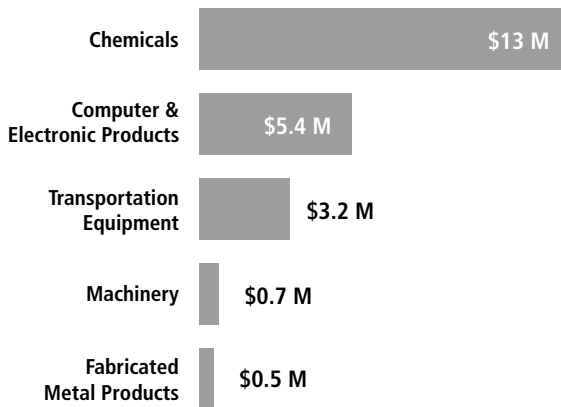

SWISS ECONOMIC IMPACT KENTUCKY

Kentucky Residents of Swiss Descent: 10,447

Employment Supported by Foreign Affiliates 2019

Swiss affiliates account for 5% of the 136,800 jobs created by all foreign affiliates in Kentucky

Top Exports of Goods by Industry from Kentucky to Switzerland, 2021

Total Export Value of Goods = \$25 M

Top Imports of Goods by Industry from Switzerland to Kentucky, 2021

Total Import Value of Goods = \$4.7 B