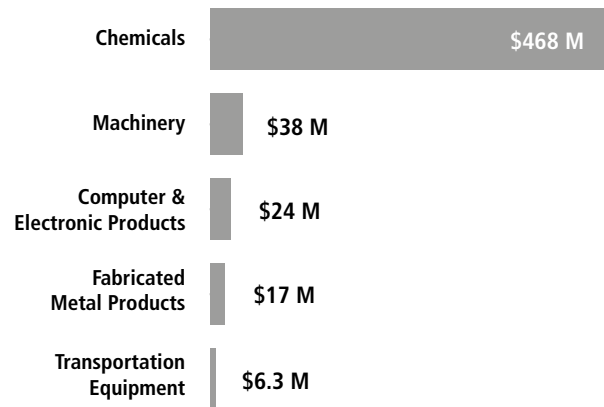

SWISS ECONOMIC IMPACT KENTUCKY

Kentucky Residents of Swiss Descent: 10,447

Employment Supported by Foreign Affiliates 2019

Swiss affiliates account for 5% of the 136,800 jobs created by all foreign affiliates in Kentucky

Top Exports of Goods by Industry from Kentucky to Switzerland, 2021

Total Export Value of Goods = \$25 M

Top Imports of Goods by Industry from Switzerland to Kentucky, 2021

Total Import Value of Goods = \$4.7 B