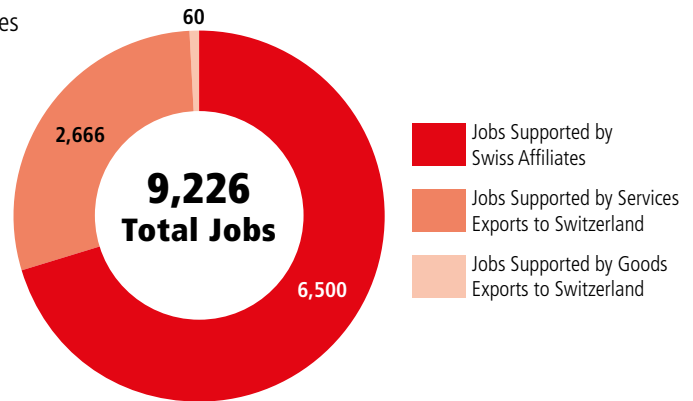

SWISS ECONOMIC IMPACT KENTUCKY

Kentucky Residents of Swiss Descent: 10,447

Employment Supported by Foreign Affiliates 2019

Swiss affiliates account for 5% of the 136,800 jobs created by all foreign affiliates in Kentucky

Top Exports of Goods by Industry from Kentucky to Switzerland, 2021

Total Export Value of Goods = \$25 M

Top Imports of Goods by Industry from Switzerland to Kentucky, 2021

Total Import Value of Goods = \$4.7 B