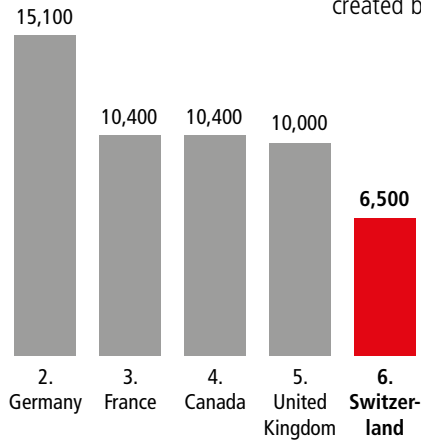

SWISS ECONOMIC IMPACT KENTUCKY

Kentucky Residents of Swiss Descent: 10,447

Employment Supported by Foreign Affiliates 2019

Swiss affiliates account for 5% of the 136,800 jobs created by all foreign affiliates in Kentucky

Top Exports of Goods by Industry from Kentucky to Switzerland, 2021

Total Export Value of Goods = \$25 M

Top Imports of Goods by Industry from Switzerland to Kentucky, 2021

Total Import Value of Goods = \$4.7 B