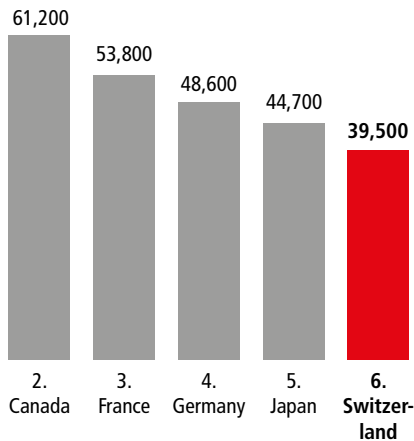

SWISS ECONOMIC IMPACT NEW YORK

New York Residents of Swiss Descent: 34,304

Employment Supported by Foreign Affiliates 2019

Swiss affiliates account for 7% of the 531,300 jobs created by all foreign affiliates in New York

Top Exports of Goods by Industry from New York to Switzerland, 2021

Total Export Value of Goods = \$12 B

Top Imports of Goods by Industry from Switzerland to New York, 2021

Total Import Value of Goods = \$14 B