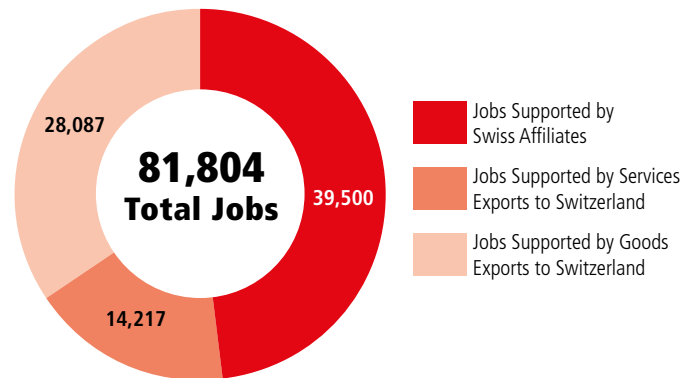

SWISS ECONOMIC IMPACT NEW YORK

New York Residents of Swiss Descent: 34,304

Employment Supported by Foreign Affiliates 2019

Swiss affiliates account for 7% of the 531,300 jobs created by all foreign affiliates in New York

Top Exports of Goods by Industry from New York to Switzerland, 2021

Total Export Value of Goods = \$12 B

Top Imports of Goods by Industry from Switzerland to New York, 2021

Total Import Value of Goods = \$14 B