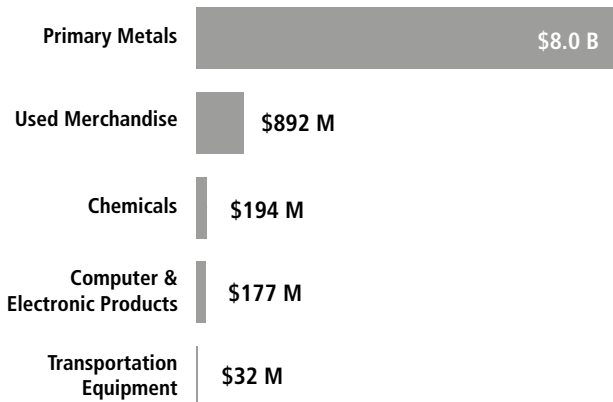

SWISS ECONOMIC IMPACT NEW YORK

New York Residents of Swiss Descent: 34,304

Employment Supported by Foreign Affiliates 2019

Swiss affiliates account for 7% of the 531,300 jobs created by all foreign affiliates in New York

Top Exports of Goods by Industry from New York to Switzerland, 2021

Total Export Value of Goods = \$12 B

Top Imports of Goods by Industry from Switzerland to New York, 2021

Total Import Value of Goods = \$14 B