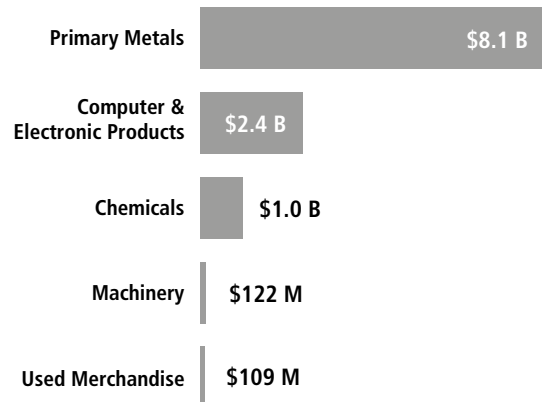

SWISS ECONOMIC IMPACT NEW YORK

New York Residents of Swiss Descent: 34,304

Employment Supported by Foreign Affiliates 2019

Swiss affiliates account for 7% of the 531,300 jobs created by all foreign affiliates in New York

Top Exports of Goods by Industry from New York to Switzerland, 2021

Total Export Value of Goods = \$12 B

Top Imports of Goods by Industry from Switzerland to New York, 2021

Total Import Value of Goods = \$14 B