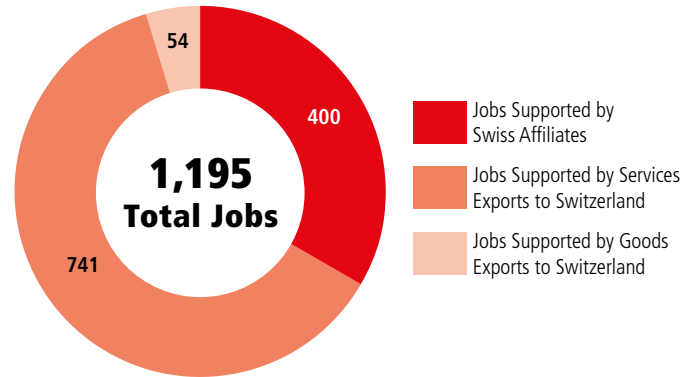

SWISS ECONOMIC IMPACT RHODE ISLAND

Rhode Island Residents of Swiss Descent: 1,183

Employment Supported by Foreign Affiliates 2019

Top Exports of Goods by Industry from Rhode Island to Switzerland, 2021

Total Export Value of Goods = \$22 M

Top Imports of Goods by Industry from Switzerland to Rhode Island, 2021

Total Import Value of Goods = \$50 M

Swiss Companies Located in Rhode Island

- Adecco
- Bernina
- Gurit
- LafargeHolcim
- Leister Technologies
- Optrel
- Schindler
- UBS
- Zurich