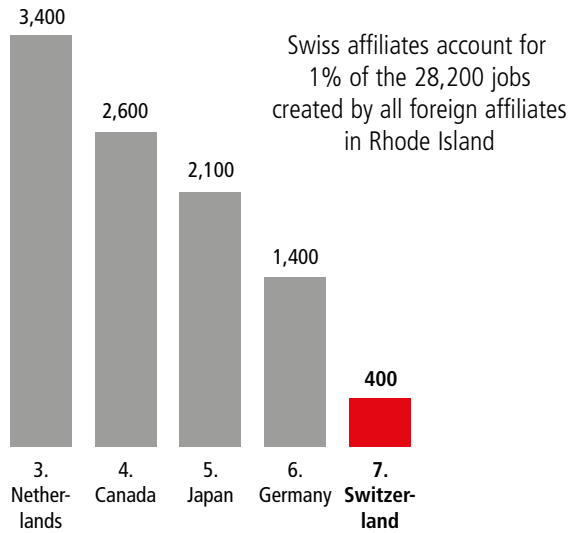

SWISS ECONOMIC IMPACT RHODE ISLAND

Rhode Island Residents of Swiss Descent: 1,183

Employment Supported by Foreign Affiliates 2019

Top Exports of Goods by Industry from Rhode Island to Switzerland, 2021

Total Export Value of Goods = \$22 M

Top Imports of Goods by Industry from Switzerland to Rhode Island, 2021

Total Import Value of Goods = \$50 M

Swiss Companies Located in Rhode Island

- Adecco
- Bernina
- Gurit
- LafargeHolcim
- Leister Technologies
- Optrel
- Schindler
- UBS
- Zurich