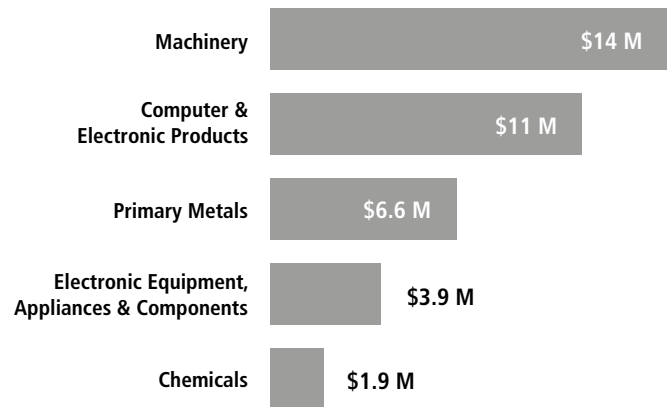

SWISS ECONOMIC IMPACT RHODE ISLAND

Rhode Island Residents of Swiss Descent: 1,183

Employment Supported by Foreign Affiliates 2019

Top Exports of Goods by Industry from Rhode Island to Switzerland, 2021

Total Export Value of Goods = \$22 M

Top Imports of Goods by Industry from Switzerland to Rhode Island, 2021

Total Import Value of Goods = \$50 M

Swiss Companies Located in Rhode Island

- Adecco
- Bernina
- Gurit
- LafargeHolcim
- Leister Technologies
- Optrel
- Schindler
- UBS
- Zurich