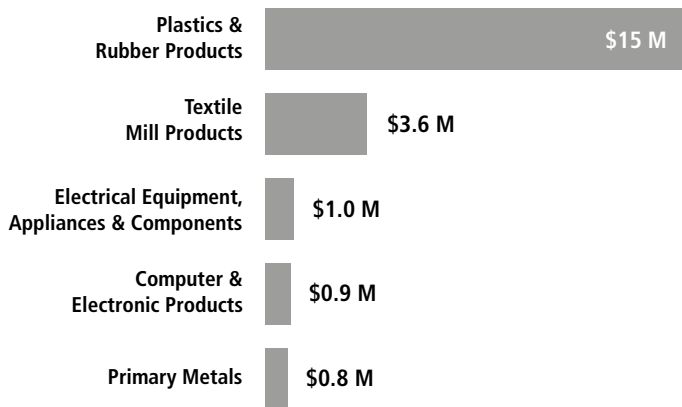

Top Imports of Goods by Industry from Switzerland to Rhode Island, 2021

Total Import Value of Goods = \$50 M

Swiss Companies Located in Rhode Island

- Adecco
- Bernina
- Gurit
- LafargeHolcim
- Leister Technologies
- Optrel
- Schindler
- UBS
- Zurich