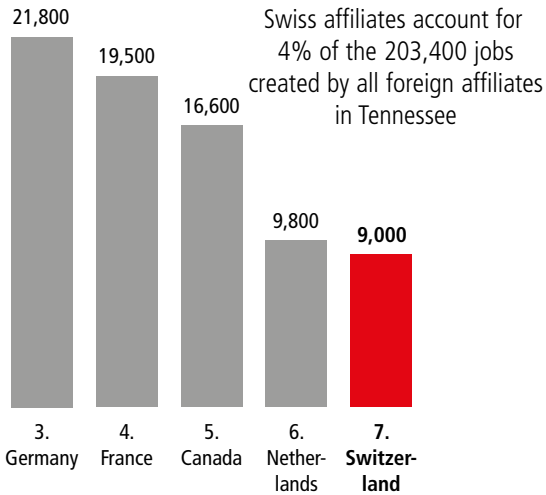

SWISS ECONOMIC IMPACT TENNESSEE

Tennessee Residents of Swiss Descent: 12,110

Employment Supported by Foreign Affiliates 2019

Top Exports of Goods by Industry from Tennessee to Switzerland, 2021

Total Export Value of Goods = \$109 M

Top Imports of Goods by Industry from Switzerland to Tennessee, 2021

Total Import Value of Goods = \$1.2 B

Swiss Companies Located in Tennessee

ABB	Medacta	UBS
Adecco	Nestlé	Uster Technologies
Bossard	Oerlikon	Zurich
Chubb (ACE)	Omya	
Dufry	Schindler	
Feinpol	SGS	
FoamPartner	Sika	
Frankie	Sontara (Jacob Holm & Sons)	
Gategroup	Sulzer	
Kuehne+Nagel	Swissport	
LafargeHolcim	Syngenta	
Lindt & Sprüngli	TE Connectivity	