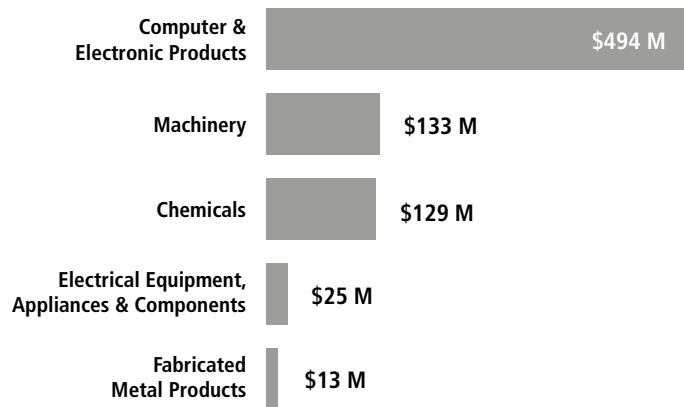

SWISS ECONOMIC IMPACT TENNESSEE

Tennessee Residents of Swiss Descent: 12,110

Employment Supported by Foreign Affiliates 2019

Top Exports of Goods by Industry from Tennessee to Switzerland, 2021

Total Export Value of Goods = \$109 M

Top Imports of Goods by Industry from Switzerland to Tennessee, 2021

Total Import Value of Goods = \$1.2 B

Swiss Companies Located in Tennessee

ABB	Medacta	UBS
Adecco	Nestlé	Uster Technologies
Bossard	Oerlikon	Zurich
Chubb (ACE)	Omya	
Dufry	Schindler	
Feinpol	SGS	
FoamPartner	Sika	
Frankie	Sontara (Jacob Holm & Sons)	
Gategroup	Sulzer	
Kuehne+Nagel	Swissport	
LafargeHolcim	Syngenta	
Lindt & Sprüngli	TE Connectivity	