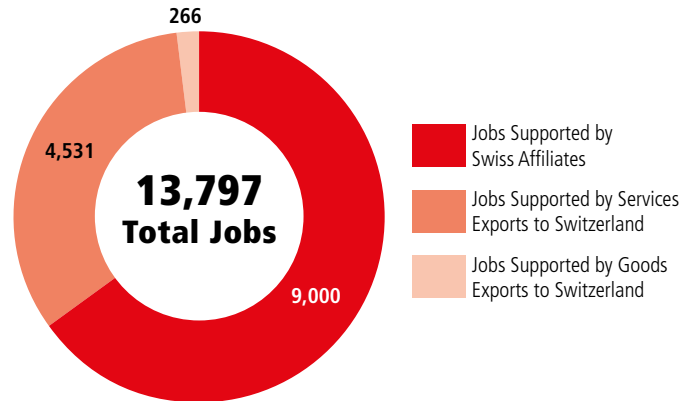

SWISS ECONOMIC IMPACT TENNESSEE

Tennessee Residents of Swiss Descent: 12,110

Employment Supported by Foreign Affiliates 2019

Top Exports of Goods by Industry from Tennessee to Switzerland, 2021

Total Export Value of Goods = \$109 M

Top Imports of Goods by Industry from Switzerland to Tennessee, 2021

Total Import Value of Goods = \$1.2 B

Swiss Companies Located in Tennessee

ABB	Medacta	UBS
Adecco	Nestlé	Uster Technologies
Bossard	Oerlikon	Zurich
Chubb (ACE)	Omya	
Dufry	Schindler	
Feinpol	SGS	
FoamPartner	Sika	
Frankie	Sontara (Jacob Holm & Sons)	
Gategroup	Sulzer	
Kuehne+Nagel	Swissport	
LafargeHolcim	Syngenta	
Lindt & Sprüngli	TE Connectivity	