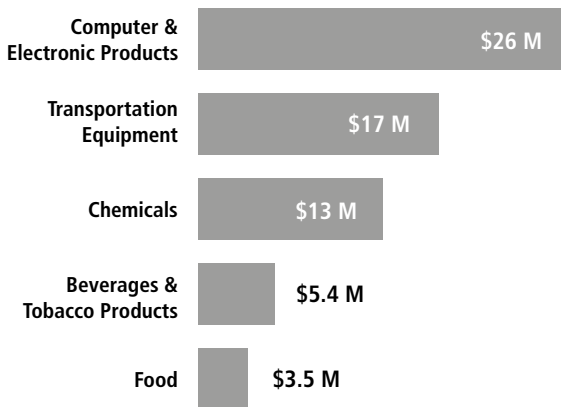

SWISS ECONOMIC IMPACT TENNESSEE

Tennessee Residents of Swiss Descent: 12,110

Employment Supported by Foreign Affiliates 2019

Top Exports of Goods by Industry from Tennessee to Switzerland, 2021

Total Export Value of Goods = \$109 M

Top Imports of Goods by Industry from Switzerland to Tennessee, 2021

Total Import Value of Goods = \$1.2 B

Swiss Companies Located in Tennessee

ABB	Medacta	UBS
Adecco	Nestlé	Uster Technologies
Bossard	Oerlikon	Zurich
Chubb (ACE)	Omya	
Dufry	Schindler	
Feinpol	SGS	
FoamPartner	Sika	
Frankie	Sontara (Jacob Holm & Sons)	
Gategroup	Sulzer	
Kuehne+Nagel	Swissport	
LafargeHolcim	Syngenta	
Lindt & Sprüngli	TE Connectivity	