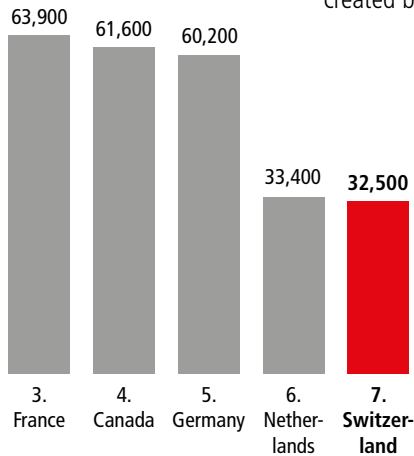

SWISS ECONOMIC IMPACT TEXAS

Texas Residents of Swiss Descent: 35,815

Employment Supported by Foreign Affiliates 2019

Swiss affiliates account for 5% of the 678,100 jobs created by all foreign affiliates in Texas

Top Exports of Goods by Industry from Texas to Switzerland, 2021

Total Export Value of Goods = \$1.3 B

Top Imports of Goods by Industry from Switzerland to Texas, 2021

Total Import Value of Goods = \$1.7 B