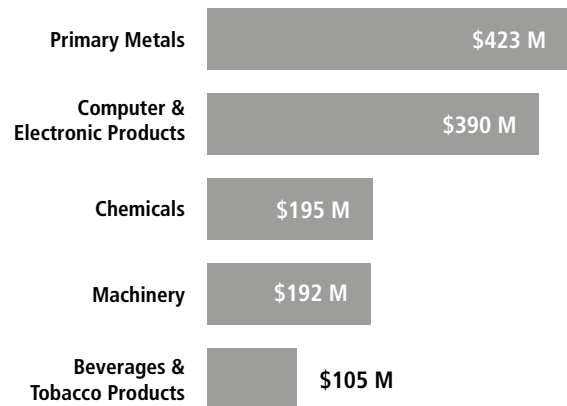

SWISS ECONOMIC IMPACT TEXAS

Texas Residents of Swiss Descent: 35,815

Employment Supported by Foreign Affiliates 2019

Swiss affiliates account for 5% of the 678,100 jobs created by all foreign affiliates in Texas

Top Exports of Goods by Industry from Texas to Switzerland, 2021

Total Export Value of Goods = \$1.3 B

Top Imports of Goods by Industry from Switzerland to Texas, 2021

Total Import Value of Goods = \$1.7 B