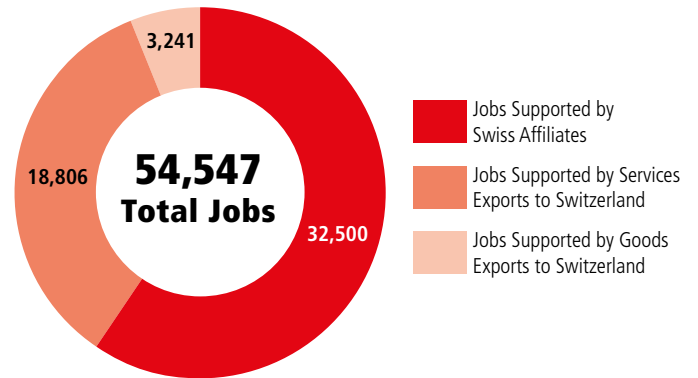

SWISS ECONOMIC IMPACT TEXAS

Texas Residents of Swiss Descent: 35,815

Employment Supported by Foreign Affiliates 2019

Swiss affiliates account for 5% of the 678,100 jobs created by all foreign affiliates in Texas

Top Exports of Goods by Industry from Texas to Switzerland, 2021

Total Export Value of Goods = \$1.3 B

Top Imports of Goods by Industry from Switzerland to Texas, 2021

Total Import Value of Goods = \$1.7 B