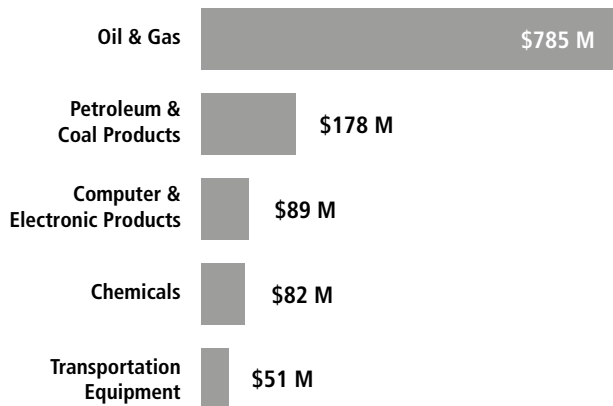

SWISS ECONOMIC IMPACT TEXAS

Texas Residents of Swiss Descent: 35,815

Employment Supported by Foreign Affiliates 2019

Swiss affiliates account for 5% of the 678,100 jobs created by all foreign affiliates in Texas

Top Exports of Goods by Industry from Texas to Switzerland, 2021

Total Export Value of Goods = \$1.3 B

Top Imports of Goods by Industry from Switzerland to Texas, 2021

Total Import Value of Goods = \$1.7 B